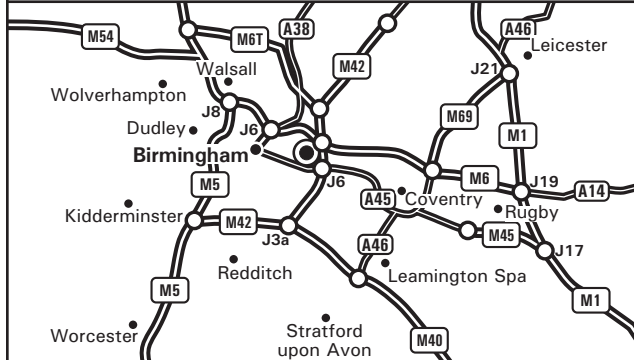

2500 The Crescent
Birmingham Business Park
Solihiull - West Midlands B37 7YE
Tel: +44 (0) 121 779 8400
Fax: +44 (0) 121 779 8401
www.ssp-uk.com

From M42

- Leave the M42 at Junction 6 (signed B'ham SE, NEC & Airport, Coventry S&W & A45), at the roundabout at the top of the slip road, join the A45 (signed Coventry S&W).
- After approx. 0.25 miles, leave the A45.
- At the roundabout at the bottom of the slip road, take first exit left onto A452 (Chester Road) signed Birmingham Business Park.
- Continue for approx. 1 mile, take left fork off the dual carriageway, signed Birmingham Business Park.
- At the roundabout take second exit left into the Business Park.
- Continue straight over the next roundabout onto Solihull Parkway.
- Turn right into "The Crescent" (see inset).

From the North via M6

- Leave the M6 at junction 4 (signed The SW, B'ham S, B'ham Airport & NEC, Lichfield & M42), stay right and take third exit onto A446 (signed Birmingham Business Park & NEC).
- After approx. 0.25 miles take the left fork following signs for Birmingham Business Park.
- At the roundabout take third exit into Business Park.
- Continue straight over the next roundabout onto Solihull Parkway.
- Turn right into "The Crescent" (see inset).

From the South via M6

- Leave the M6 at junction 4 (signed The SW, B'ham S, B'ham Airport & NEC, Lichfield & M42)
- Stay left and take first exit onto A446 (signed Birmingham Business Park & NEC)
- Follow directions above "From the North via M6".